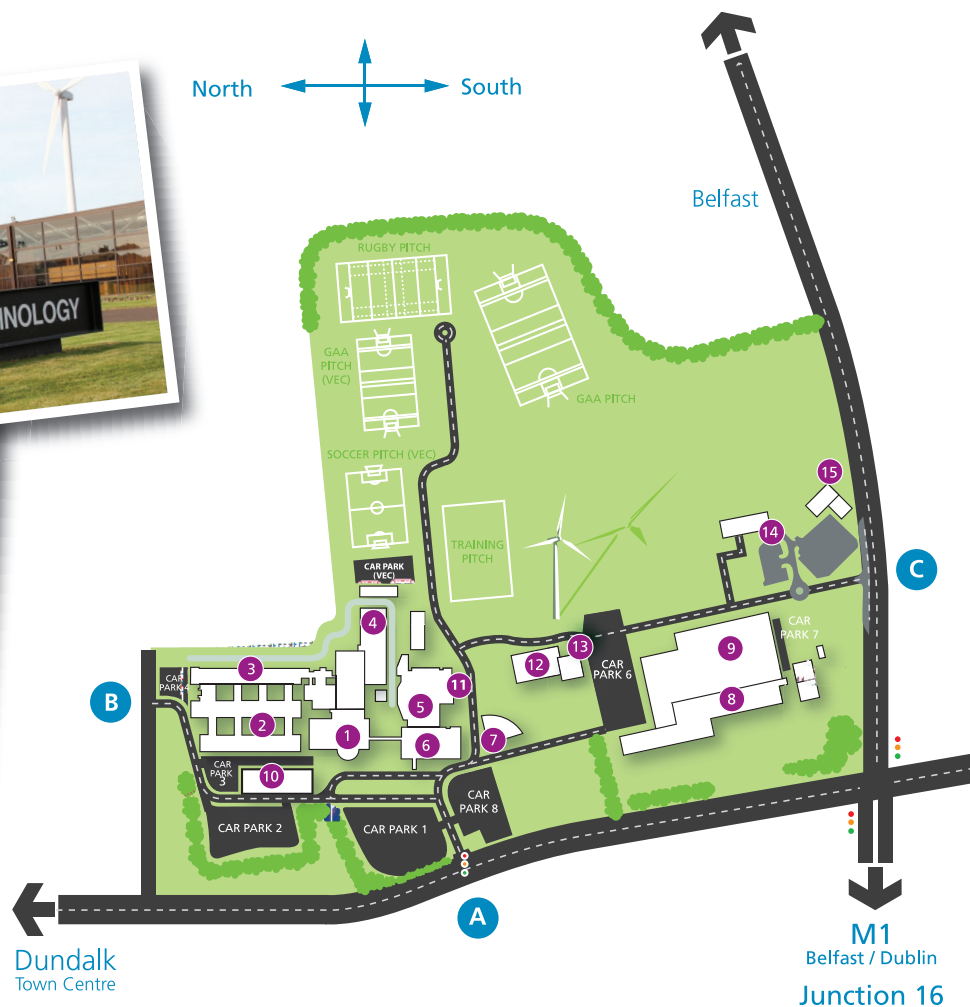

Dundalk Institute of Technology Campus Map

- 1 Dr. T.K. Whitaker Building (Main Reception, Admissions and Library)
- 2 North Building (School of Engineering)
- 3 North Building (Department of Applied Science)
- 4 South Building (School of Business & Humanities)
- 5 Faulkner Building (Student Services, International Office, Bank, Shop and Sports Hall)
- 6 Faulkner Building (Hospitality Training Building)
- 7 Muirhevna Building (Department of Nursing, Midwifery and Health Studies)
- 8 Carroll's Building (Apprenticeships and Bright Room)
- 9 Carroll's Building (School of Informatics & Creative Arts)
- 10 Regional Development Centre
- 11 Campus Bar
- 12 Campus Restaurant
- 13 Blackbox Theatre
- 14 Student Accommodation
- 15 Crowne Plaza Hotel

- A Main Entrance: Dublin Road
- B Hoey's Lane Entrance
- C Crowne Plaza Hotel / Carroll's Entrance